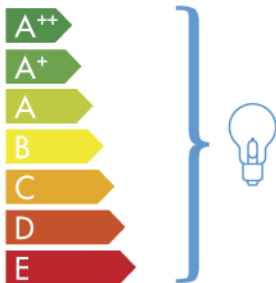

ITALAMP

5106-AP11

This luminaire is compatible with bulbs of the energy classes:

874/2012

EN

If the product is displayed and offered for sale to the public, the energy label must be presented in the language of the country in which the product is displayed.