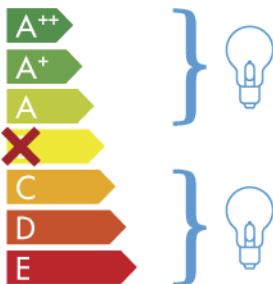

# ITALAMP 4027-AP

This luminaire is compatible with bulbs of the energy classes:

874/2012

EN

If the product is displayed and offered for sale to the public, the energy label must be presented in the language of the country in which the product is displayed.