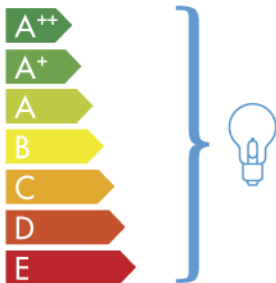

ITALAMP 257-12+6

This luminaire is compatible with bulbs of the energy classes:

874/2012

EN

If the product is displayed and offered for sale to the public, the energy label must be presented in the language of the country in which the product is displayed.