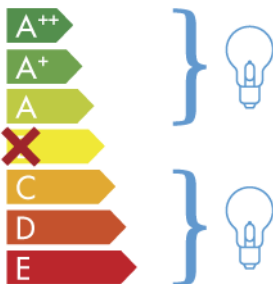

# ITALAMP 252-6

This luminaire is compatible with bulbs of the energy classes:

874/2012

EN

If the product is displayed and offered for sale to the public, the energy label must be presented in the language of the country in which the product is displayed.