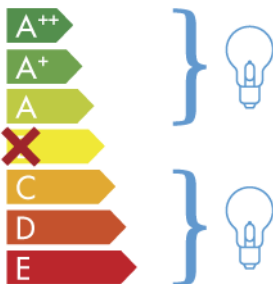

ITALAMP 2392-PL

This luminaire is compatible with bulbs of the energy classes:

874/2012

EN

If the product is displayed and offered for sale to the public, the energy label must be presented in the language of the country in which the product is displayed.