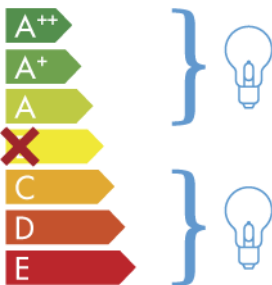

ITALAMP 2296-APG

This luminaire is compatible with bulbs of the energy classes:

874/2012

EN

If the product is displayed and offered for sale to the public, the energy label must be presented in the language of the country in which the product is displayed.