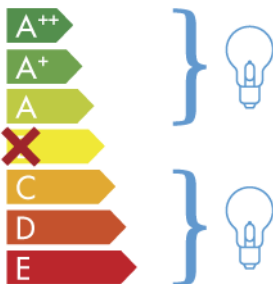

ITALAMP 2295-AP3

This luminaire is compatible with bulbs of the energy classes:

874/2012

EN

If the product is displayed and offered for sale to the public, the energy label must be presented in the language of the country in which the product is displayed.