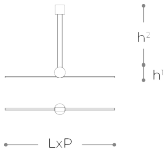

8146/S

REGOLO

Suspension lamp with metal diffuser profile in matt black or matt champagne. Decorative sphere in gold Calacatta marble.

DESIGNER

Stefano Traverso

DIMENSIONS

Width: 120 cm

Height: 12 cm

Depth: 12 cm

TYPE

Mounting: Pendant

Environment: Indoor

METAL

Matt champagne

AVAILABLE IN

Matt Black

LIGHT SOURCES AVAILABLE

Temperature: 3000K

Lumen: 2000

Led: 24W

CRI: >90

ELECTRIC INFO

Dimmable: No

Driver: Included

Tension: 230V

Energy class: A++

CERTIFICATIONS

MATERIALS

Metal, Marble