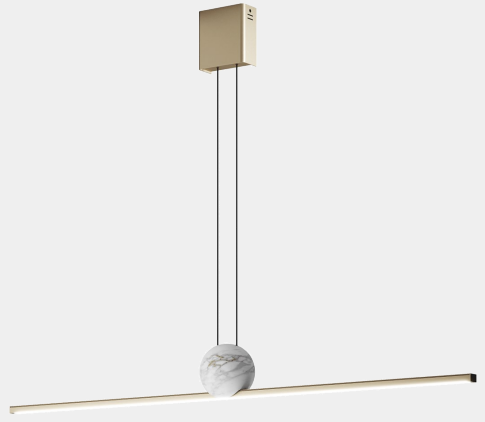

8146/S

REGOLO

Suspension lamp with metal diffuser profile in matt black or matt champagne. Decorative sphere in gold Calacatta marble.

DESIGNER

Stefano Traverso