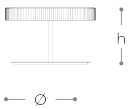

8140/LG

GILDA

DESIGNER

[Roberta Vitadello](#)

DIMENSIONS

Diameter : 36 cm
Height: 23 cm

TYPE

Mounting: Table
Environment: Indoor

GLASS / CRYSTAL

☐ Transparent

LIGHT SOURCES AVAILABLE

Temperature: 3000K
Lumen: 1000
Led: 7,8w
CRI: >80

ELECTRIC INFO

Dimmable: No
Driver: Included
Tension: 230V
Energy class: A++

METAL

☐ Corten

AVAILABLE IN

☐ Matt champagne

CERTIFICATIONS

MATERIALS

Crystal, Metal