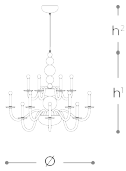

456 / 12 + 6

STENO

DESIGNER

Roberta Vinadello

DIMENSIONS

Diameter : 113 cm
Height 1: 103 cm
Height 2: 10-100 cm

TYPE

Mounting: Pendant
Environment: Indoor

GLASS / CRYSTAL

Avventurina

LIGHT SOURCES AVAILABLE

Led: 18x6w - E14

ELECTRIC INFO

Dimmable: Yes
Driver:
Tension: 230V
Energy class: A>A++

METAL

Gold Nickel

CERTIFICATIONS

MATERIALS

Glass, Crystal, Metal