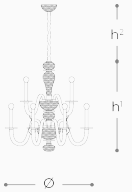

4 2 9 / 8 + 4

ZENO

DESIGNER

Roberta Vinadello

DIMENSIONS

Diameter : 72 cm

Height 1: 74 cm

Height 2: 10-100 cm

TYPE

Mounting: Pendant

Environment: Indoor

GLASS / CRYSTAL

☐ Transparent

LIGHT SOURCES AVAILABLE

Led: 12x6w - E14

ELECTRIC INFO

Dimmable: Yes

Driver:

Tension: 230V

Energy class: A>A++

METAL

☒ Shiny Nickel

CERTIFICATIONS

MATERIALS

Crystal, Glass, Metal