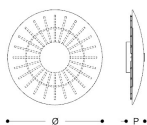

DESIGNER

Alberto Ghirardello

Technical draw, dimensions and light sources refer to the main photo

DIMENSIONS

Diameter : 54 cm

Depth: 10 cm

TYPE

Mounting: Wall