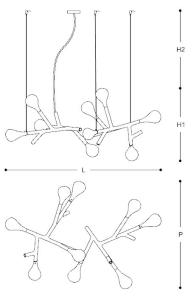

4 8 8 / S

RAMI

Pendant with branched structure, transparent glass tubes and satin white diffusers. The three fixing points allow the rotation of the fixture in order to create different sizes and volumes. Structural details in chrome metal finish. Modern Catalogue Incanto.

DESIGNER

KOZ + Susani Design

Technical draw, dimensions and light sources refer to the main photo

DIMENSIONS

Width: 145 cm
Height: 68 cm
Depth: 100 cm

TYPE

Mounting: Pendant
Environment: Indoor

GLASS / CRYSTAL