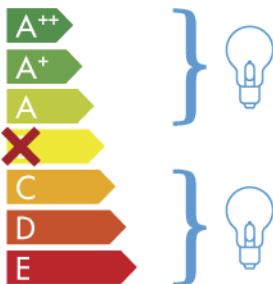

ITALAMP 317-4A

This luminaire is compatible with bulbs of the energy classes:

874/2012

EN

If the product is displayed and offered for sale to the public, the energy label must be presented in the language of the country in which the product is displayed.