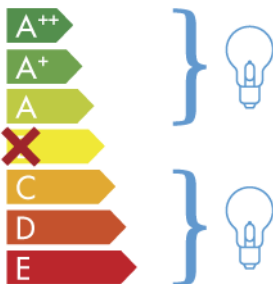

ITALAMP 252-P5+1

This luminaire is compatible with bulbs of the energy classes:

874/2012

EN

If the product is displayed and offered for sale to the public, the energy label must be presented in the language of the country in which the product is displayed.