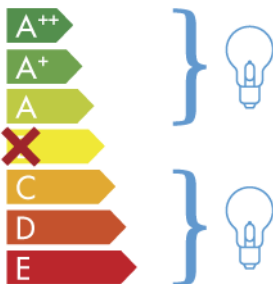

ITALAMP 2392-140

This luminaire is compatible with bulbs of the energy classes:

874/2012

EN

If the product is displayed and offered for sale to the public, the energy label must be presented in the language of the country in which the product is displayed.